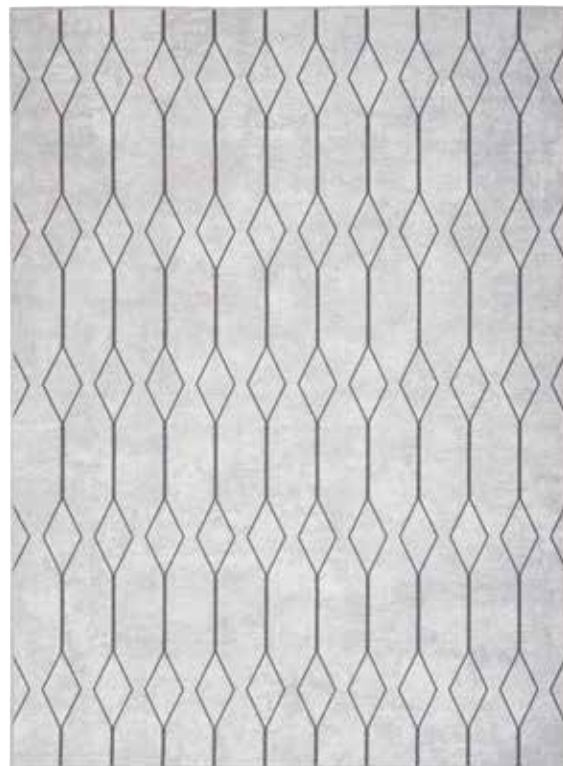

SR107 IVORY/GREY