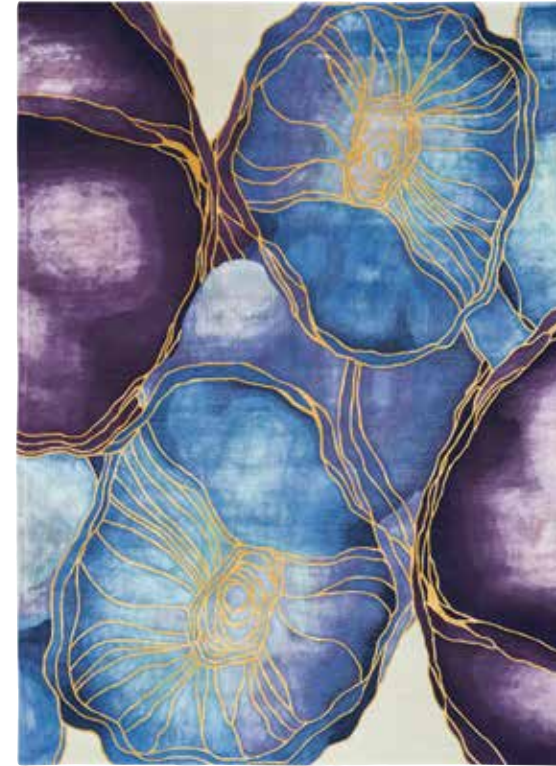

PRS32 BLUE/GOLD