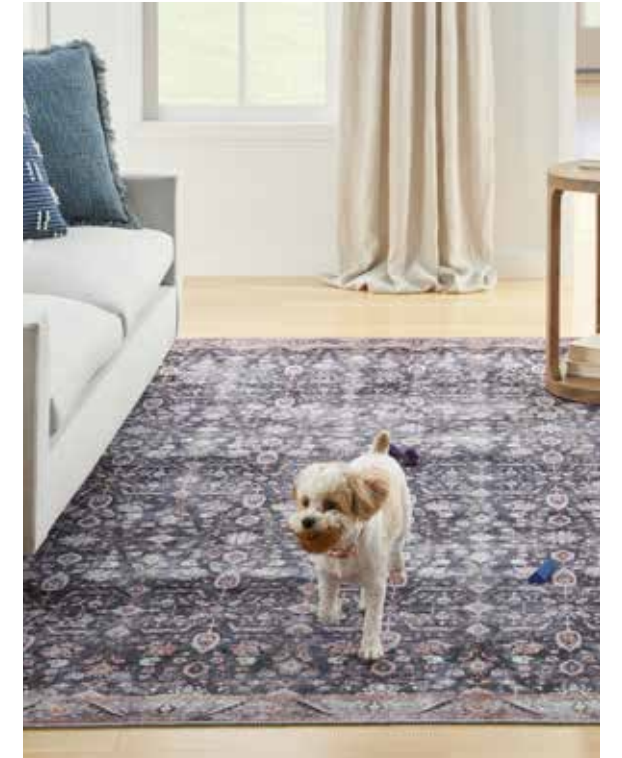

GRW05 IVORY/BRICK

GRW6 NAVY/IVORY

GRW6 NAVY/IVORY

INTERWEAVE

NOURISON.COM/INTERWEAVE

INVENTORY ETA: 11.30.22

PRICE: \$\$\$\$

90% WOOL
10% COTTON
FLATWEAVE, LOOM WOVEN