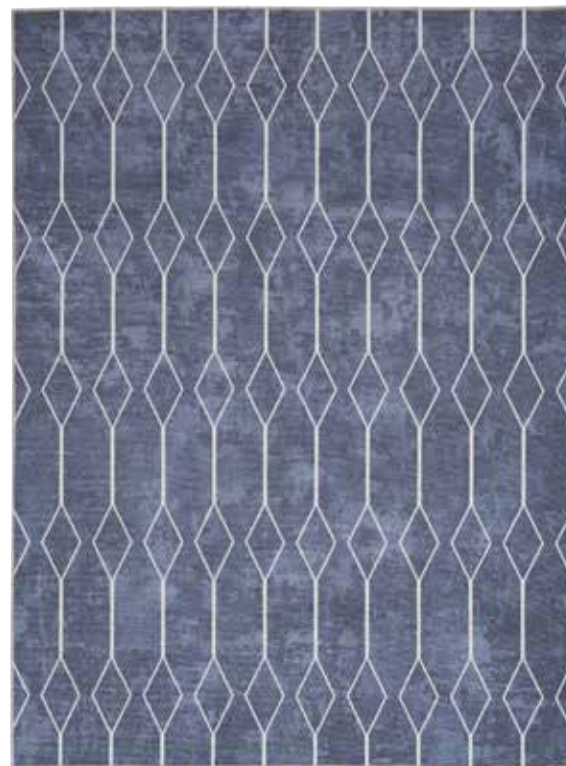

SIZES AVAILABLE

2 ft 2 in. x 8 ft Runner	5 ft 3 in. x 7 ft 3 in.	9 ft 2 in. x 12 ft
2 ft x 3 ft 9 in.	2 ft 2 in. x 10 ft Runner	6 ft x 9 ft
2 ft x 6 ft Runner	4 ft x 6 ft	7 ft 10 in. x 9 ft 10 in.

SR108 IVORY MULTICOLOR

SR107 IVORY/GREY

SR107 NAVY

SR109 IVORY/CHARCOAL

SR110 IVORY/BLUE

SERIES 4 NOURISON.COM/NC-SERIES-4

INVENTORY ETA: 01.15.23

PRICE: \$\$\$\$

60% POLYPROPYLENE
40% POLYESTER
POWER-LOOMED